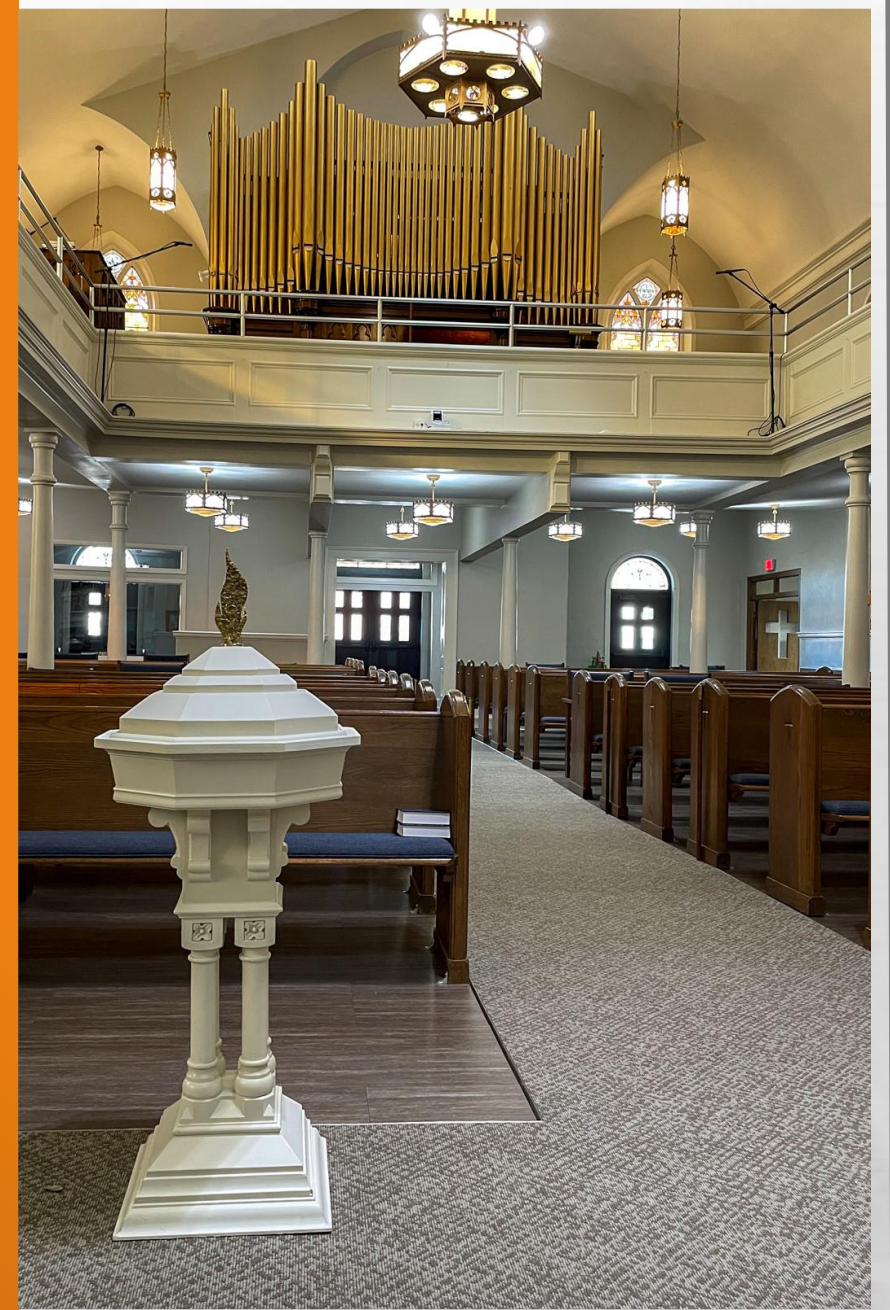

# THE CURRENT ORGAN

**THE 1919 TELLERS-KENT PIPE ORGAN AT FIRST GERMAN IS AN INTERESTING AND HISTORIC EXAMPLE OF EARLY 20TH CENTURY AMERICAN ORGAN BUILDING.**