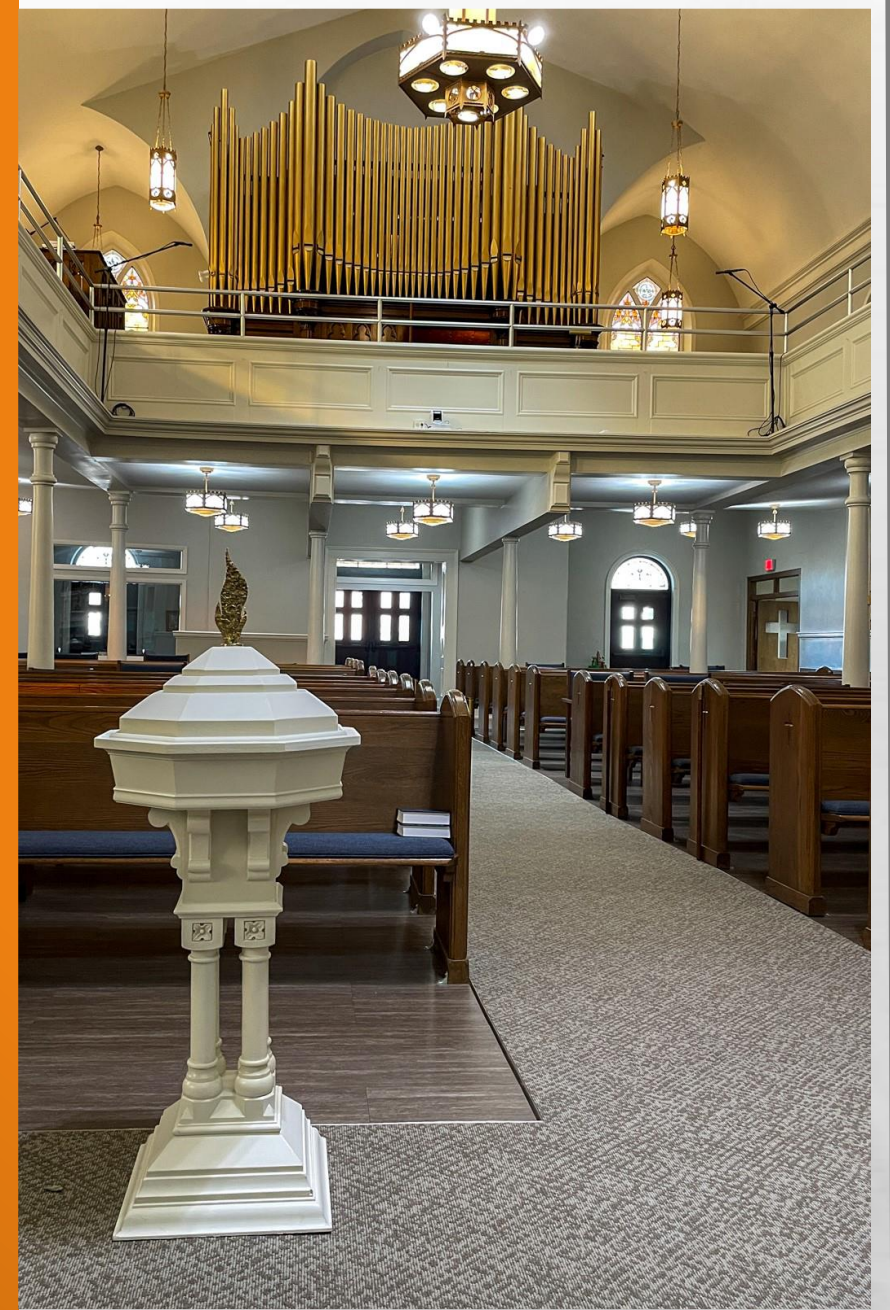

THE CURRENT ORGAN

- **22 RANKS OF PIPES**
- **THE CURRENT PIPES ARE VALUED AT $600,000.**