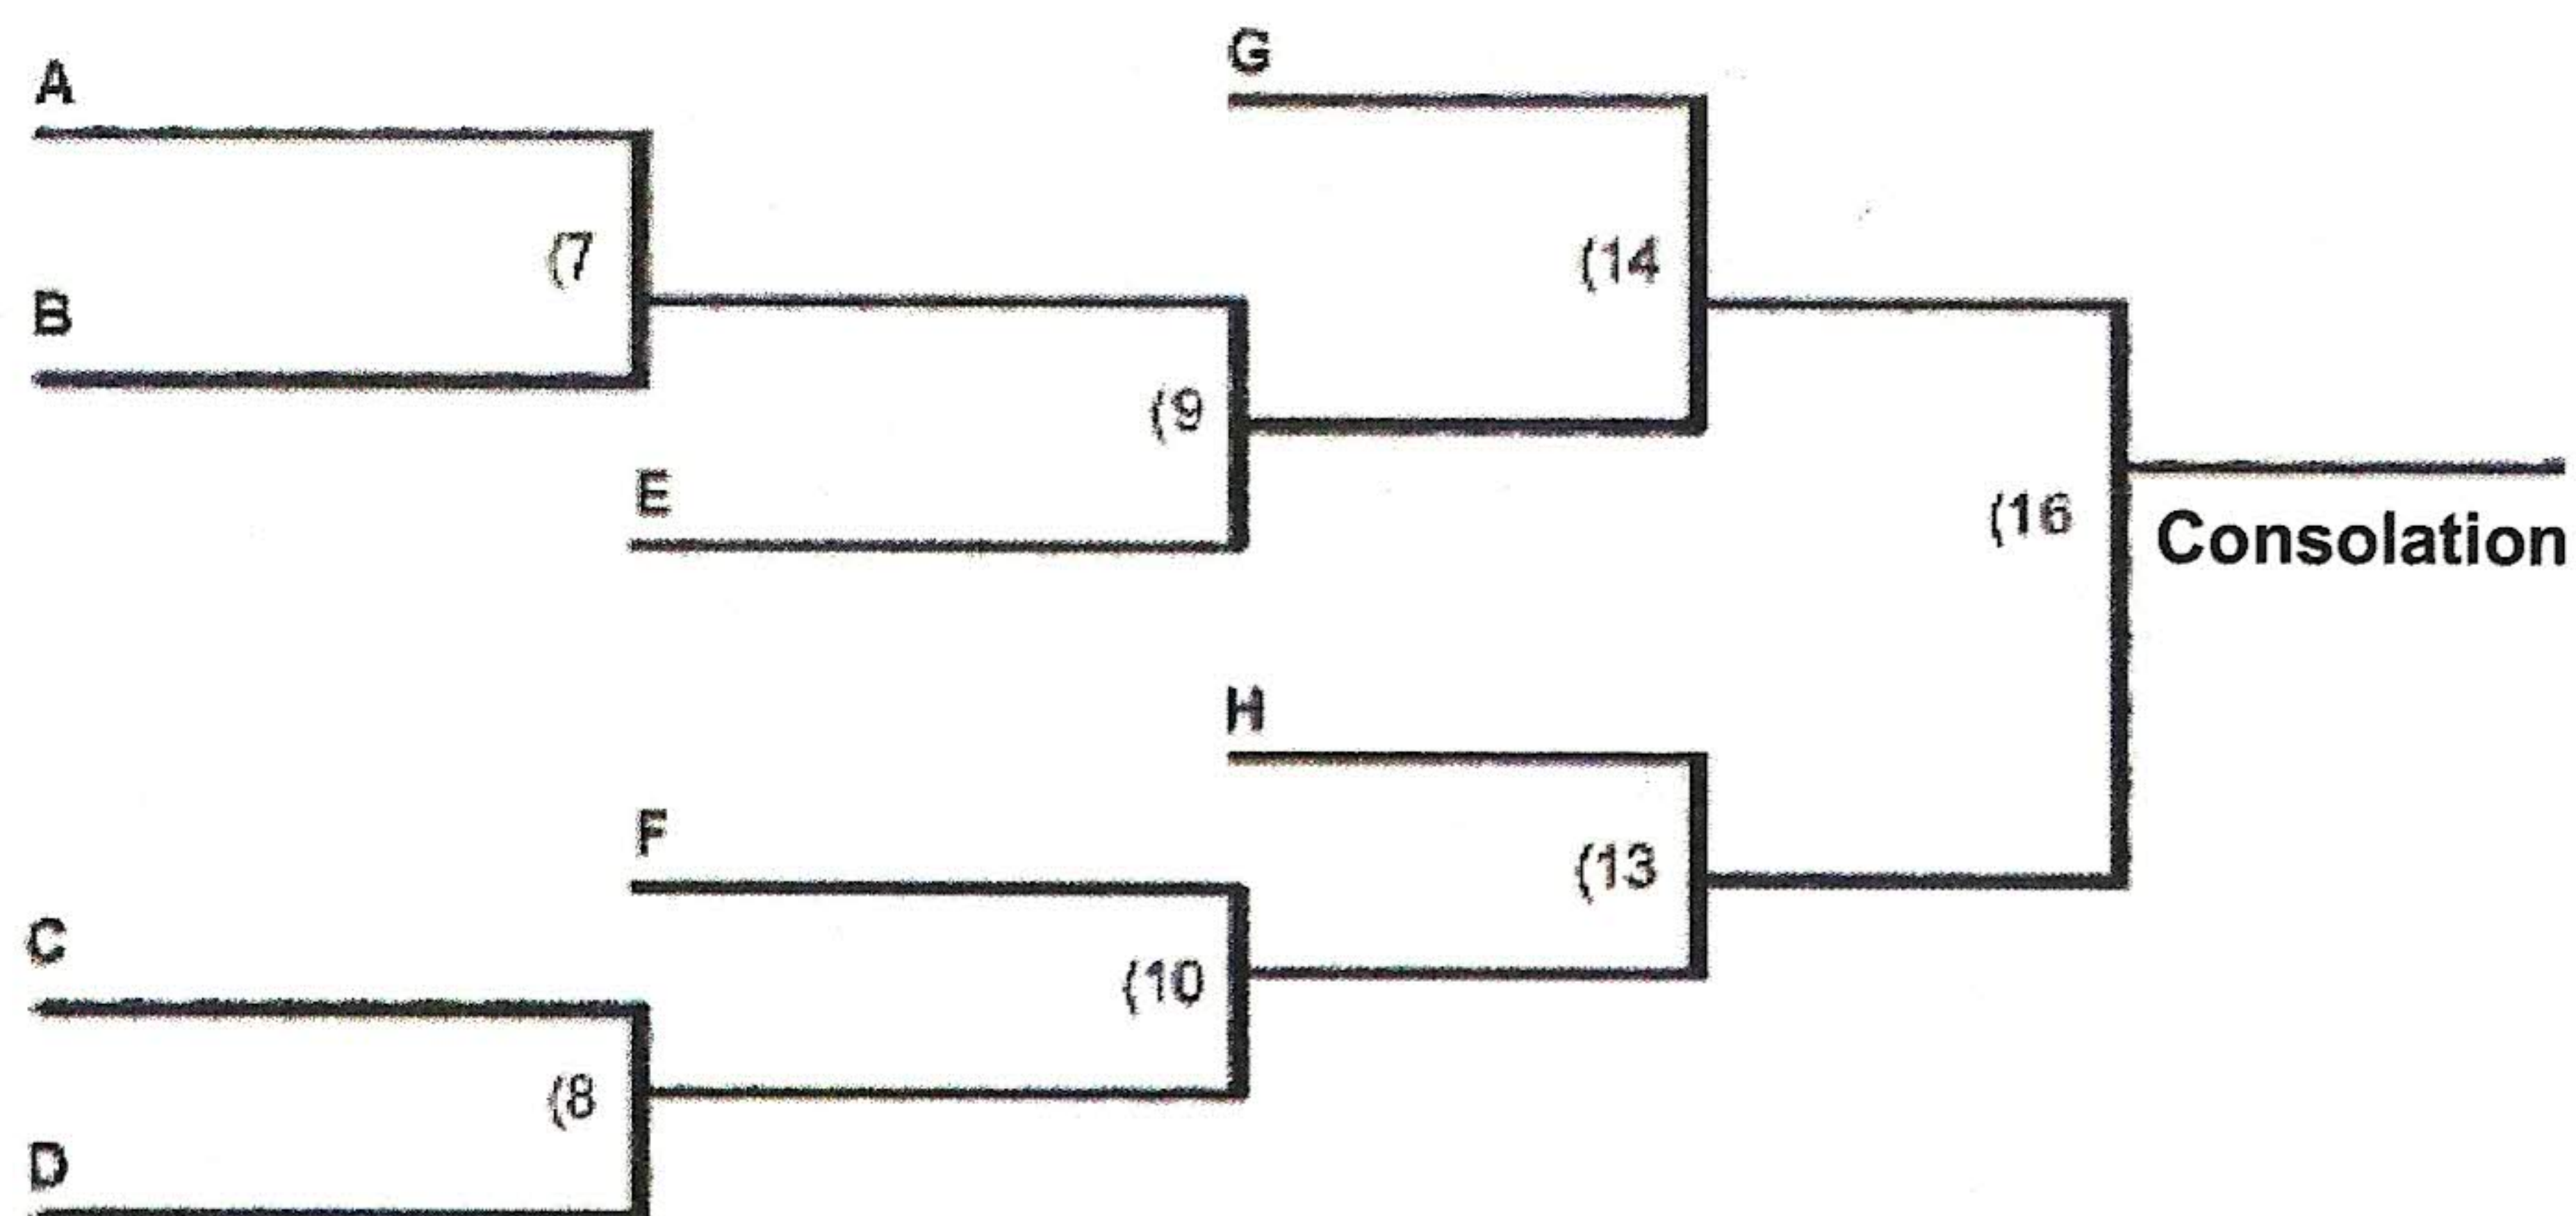

Winner's Bracket

**L.L.L. D1 Softball Fun Day Schedule
Friday, May 7th @ Branch Fields**

Consolation Bracket

Schedule

<u>Field</u>	<u>A</u>	<u>B</u>	<u>C</u>	<u>D</u>
1:00 PM	1	2	3	4
2:00 PM	5	6	7	8
3:00 PM	11	12	9	10
4:00 PM	13	14		
5:00 PM	15	16		