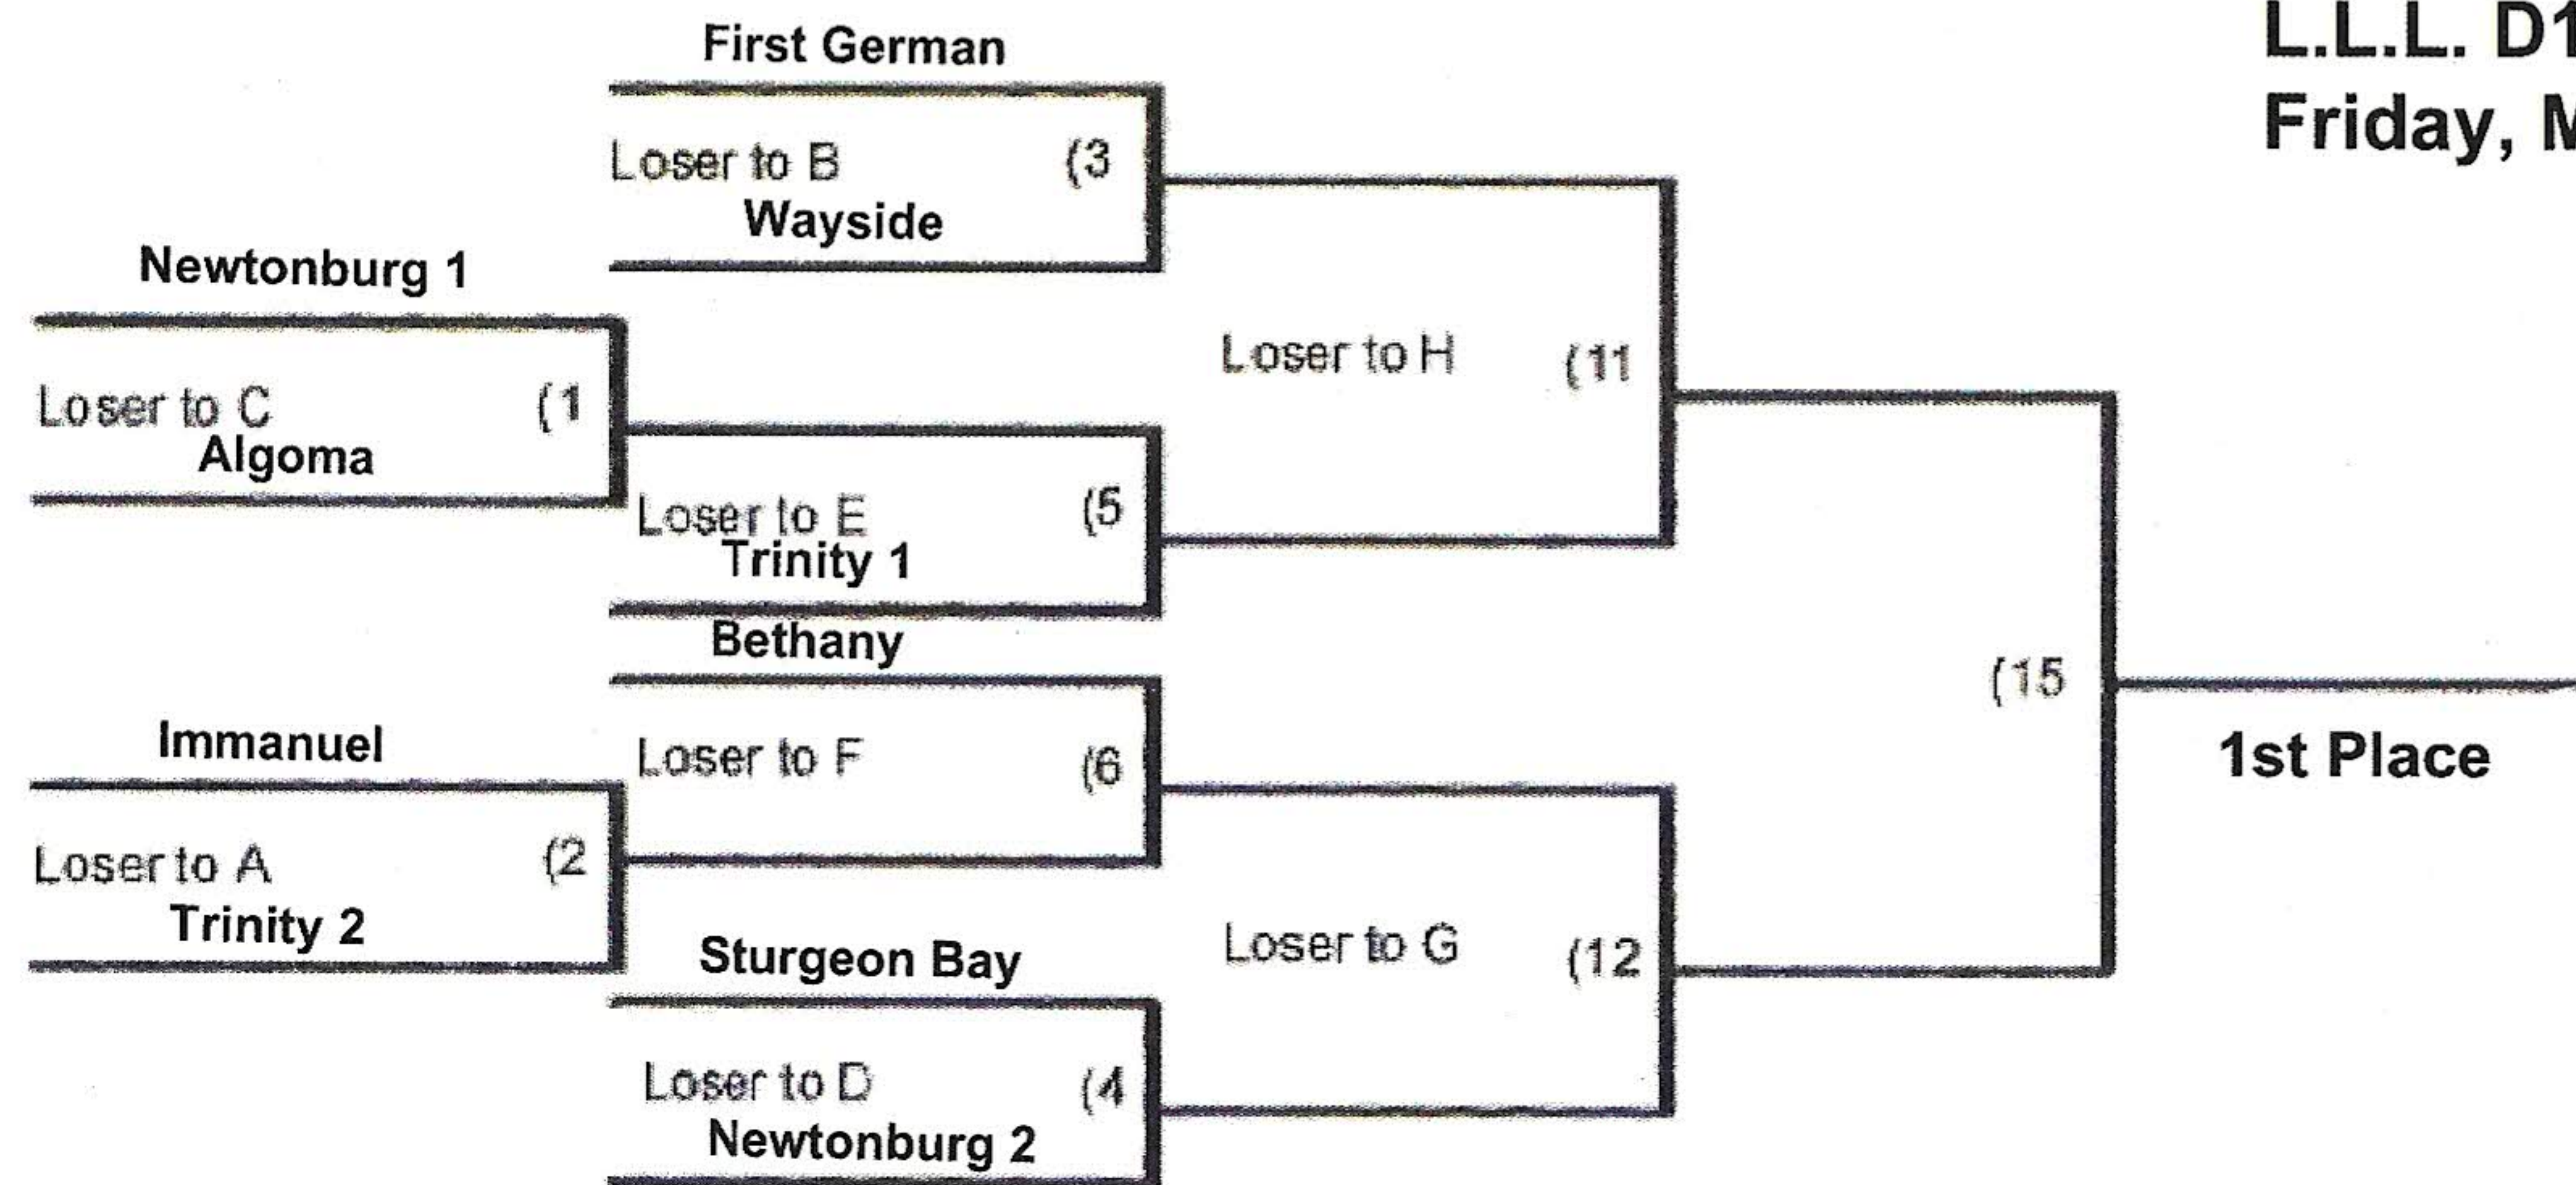

Winner's Bracket

**L.L.L. D1 Softball Fun Day Schedule
Friday, May 7th @ Branch Fields**

Consolation Bracket

Schedule

<u>Field</u>	<u>A</u>	<u>B</u>	<u>C</u>	<u>D</u>
1:00 PM	1	2	3	4
2:00 PM	5	6	7	8
3:00 PM	11	12	9	10
4:00 PM	13	14		
5:00 PM	15	16		