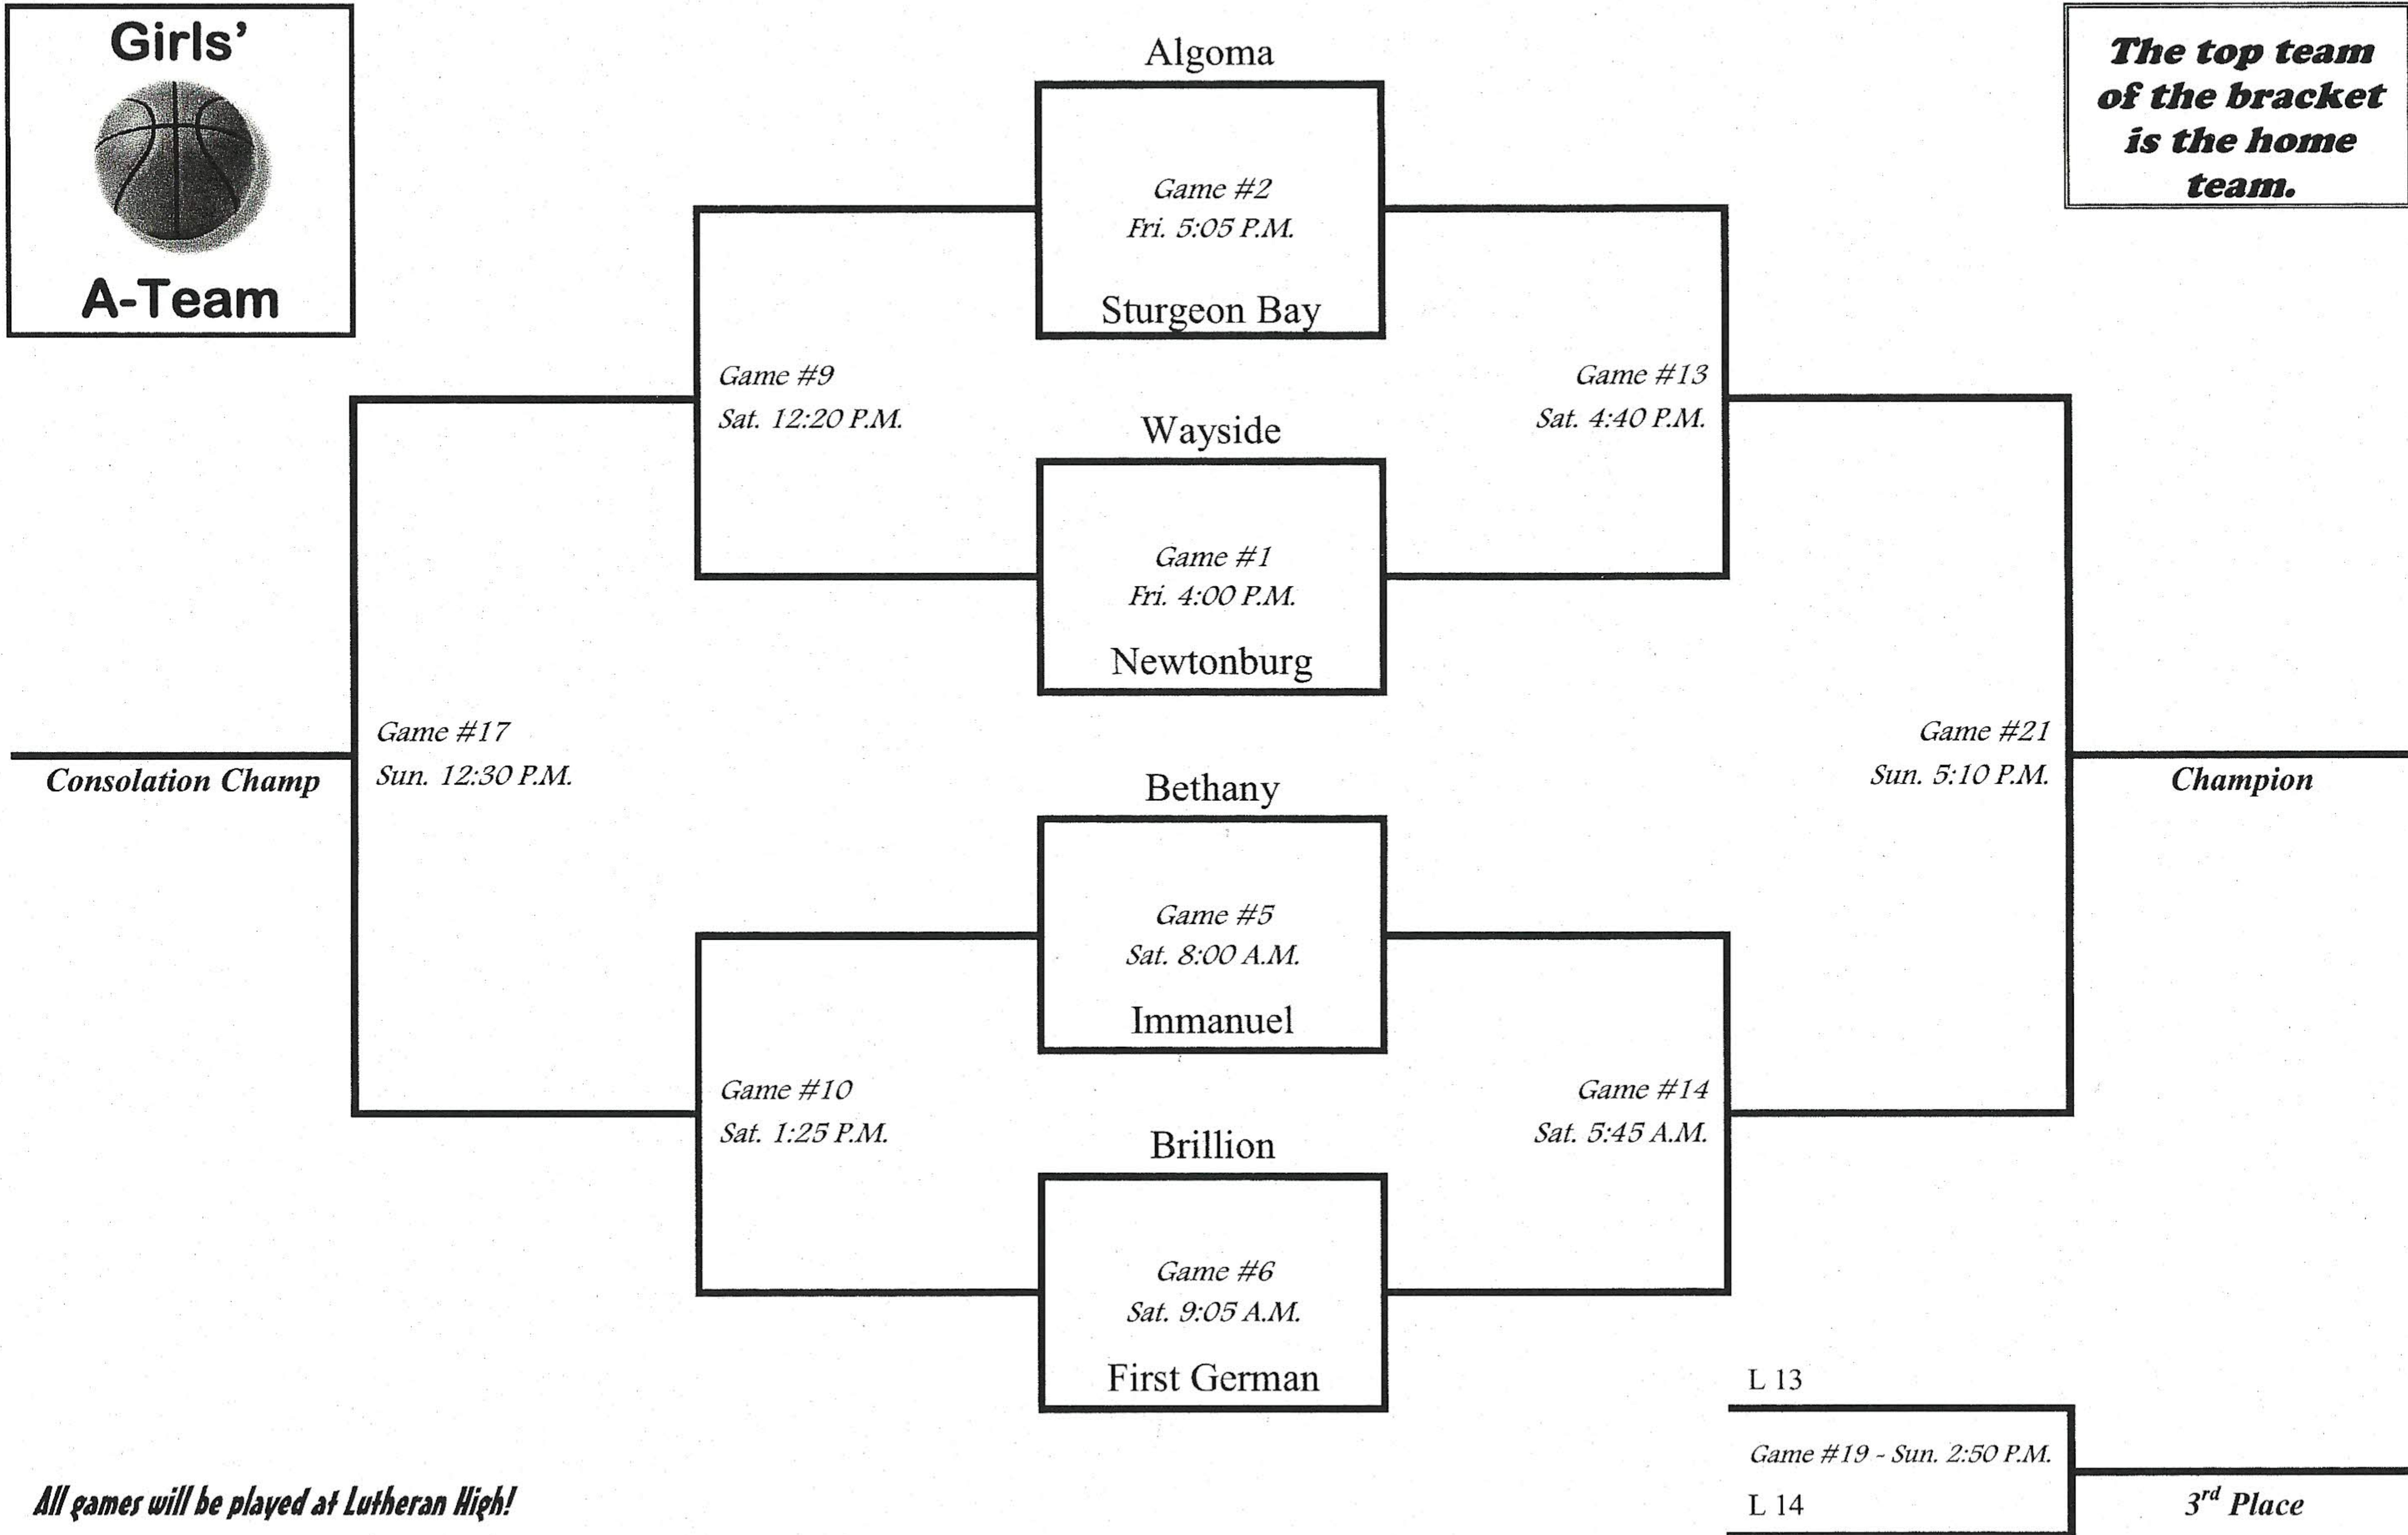

LAKESHORE LUTHERAN LEAGUE * DIVISION 1 *** A-TEAM *** GIRLS' TOURNAMENT**
FRIDAY, SATURDAY, SUNDAY * FEBRUARY 12th, 13th, 14th *** 2010**

**The top team
of the bracket
is the home
team.**

All games will be played at Lutheran High!